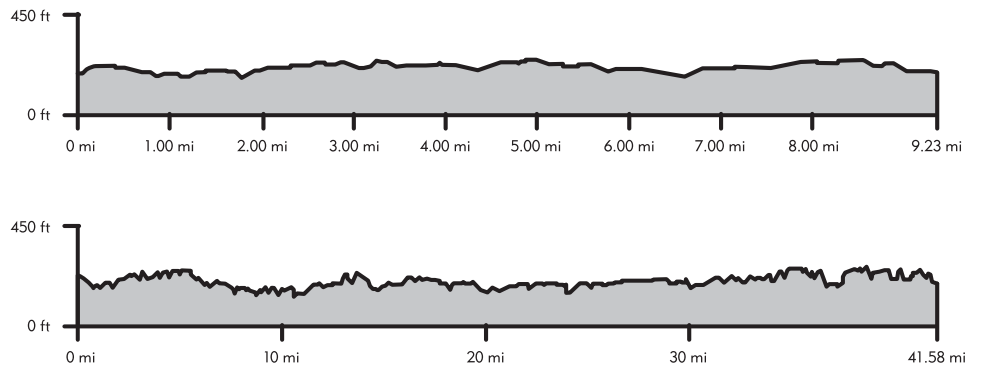

REST STOP

◀▶ 10-MILE ROUTE

◀▶ 40-MILE ROUTE

◀▶ 70-MILE ROUTE

◀▶ 100-MILE ROUTE

10- AND 40-MILE ROUTE MAP

10- AND 40-MILE REST STOP DISTANCES

FROM	TO	POINT TO POINT	TOTAL
START	#1	5mi	5mi
START	#2	10mi	10mi
#2	#5	9mi	19mi
#5	#8	10mi	29mi

FOR EMERGENCIES ALONG THE RIDE ROUTE, PLEASE CALL 503.533.5220

10-MILE CUE SHEET

MILEAGE	ACTION	ROAD
0.0 mi	Start@Nike	Murray St Exit
0.3 mi	Turn right	Murray Blvd
1.0 mi	Turn right	Millikan Way
2.0 mi	Intersect	SR 8 (Tualatin Valley Hwy)
2.0 mi	Go straight	160th Ave
2.5 mi	Turn right	SR 10 (Farmington Rd)
3.9 mi	Turn right	185th Ave
4.3 mi	Turn left	Madeline St
4.5 mi	Turn right	Rest Stop #1
4.6 mi	Turn left	185th Ave
5.2 mi	Intersect	SR 8 (Tualatin Valley Hwy)
5.3 mi	Turn right	Alexander St
6.0 mi	Turn left	170th Ave
6.8 mi	Turn right	Merlo Rd
7.2 mi	Go straight	158th Ave
8.0 mi	Turn right	Walker Rd
8.6 mi	Finish@Nike	Walker Rd Entrance