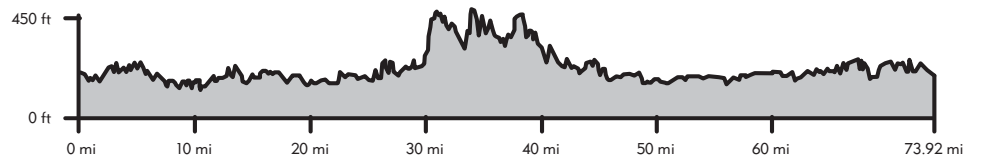

REST STOP

↔ 40-MILE ROUTE

↔ 70-MILE ROUTE

70-MILE ROUTE EXTENSION MAP

70-MILE REST STOP DISTANCES

FROM	TO	POINT TO POINT	TOTAL
START	#2	10mi	10mi
#2	#5	9mi	19mi
#5	#6	15mi	34mi
#6	#7	14mi	48mi
#7	#8	11mi	59mi